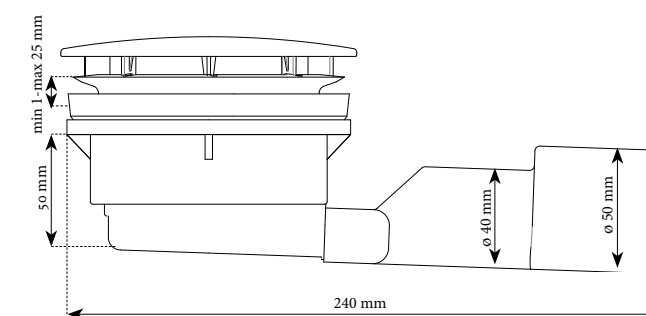

Supporto griglia in acciaio cromato o in ottone cromato  
Stainless steel or chrome plated panel/frame  
100x100 mm, ø foro/hole 92mm  
120x120 mm, ø foro/hole 92mm  
150x150 mm, ø foro/hole 92mm

COD.	Copertura/Covering	Misura/Measurement	Quantità/Quantity	Prezzo/Price	Foto/Picture
4203	ABS CROMATO CHROMED ABS	ø 120 mm	20 pz/pcs	Euro 16,00	

Piletta per doccia SLIMMY®  
 Shower waste SLIMMY®

Alta  
solo 50mm  
Only 50mm  
height

 Shower waste SLIMMY<sup>®</sup>

The bathroom has acquired, in recent years, new features related to the concept of well-being and even the shower has become increasingly a sensory experience. With the new trends, increasingly thin shower trays are the protagonists of this local.