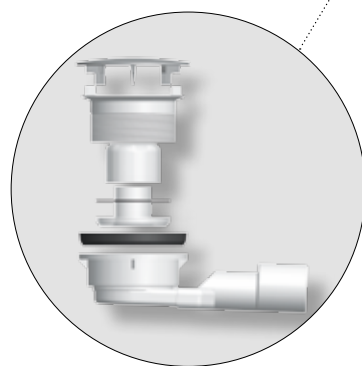

LA PILETTA CHE NON C'ERA

# SLIMMY®

**Ghidini**  
DAL 1961

▲ Piletta SLIMMY® a pavimento (h.50 mm)  
con griglia design in acciaio mod. FELCE (cod.421010FA)  
Floor waste SLIMMY® (h.50 mm)  
with stainless steel design grate mod. FELCE (cod.421010FA)

▼ Piletta SLIMMY® per doccia (h.50 mm) - (cod.4203)  
Shower waste SLIMMY® (h.50 mm) - (cod.4203)

The combination of use of large quantities of water and showers with reduced containment capacity, however, requires a drainage technique that guarantees particularly high performances. The SLIMMY<sup>®</sup> shower waste has been designed specifically for modern shower trays (in any material) with a D.90 hole and is particularly suitable for the latest generation of high flow shower heads: with a **height of only 50 mm** and a discharge capacity of 35 litres per minute (higher than EN 274 standard requirements), it is the lowest in its category. The SLIMMY<sup>®</sup> shower waste is completely inspectable, with an excellent resistance to odour passage.