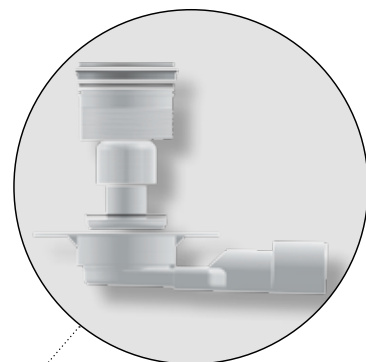

▲ Piletta SLIMMY® a pavimento (h.50 mm)
con griglia design in acciaio mod. FELCE (cod.421010FA)
Floor waste SLIMMY® (h.50 mm)
with stainless steel design grate mod. FELCE (cod.421010FA)